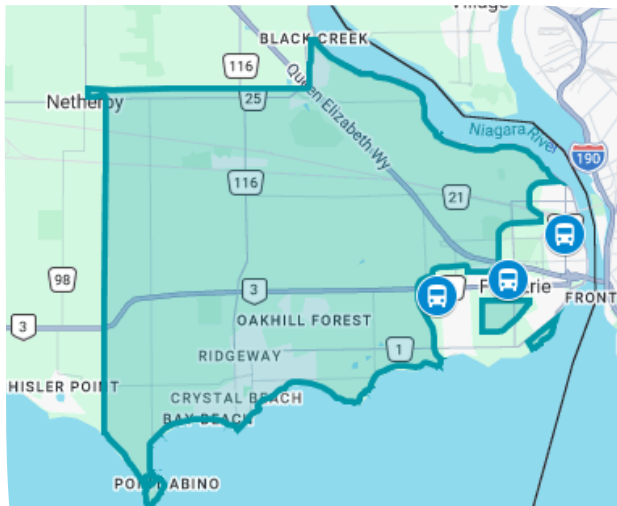

## Niagara Transit Plus

### Microtransit

Microtransit is a shared ride service that provides curb-to-curb trips within designated service zones and is designed to connect to our bus routes. Rides are booked on a first-come, first-served basis, with no application necessary.

Customers can transfer between Microtransit and Route 751 at the Fort Erie transfer hubs.

Fort Erie Microtransit Zone

## Route 751 - Fort Erie Community Bus

Route 751 - Fort Erie Community Bus starts April 27, 2026. It was built using Niagara Transit Plus trip data, which helped identify how people in Fort Erie travel for everyday needs like getting to work, school and appointments. The new route provides a dependable, hourly schedule for local travel.