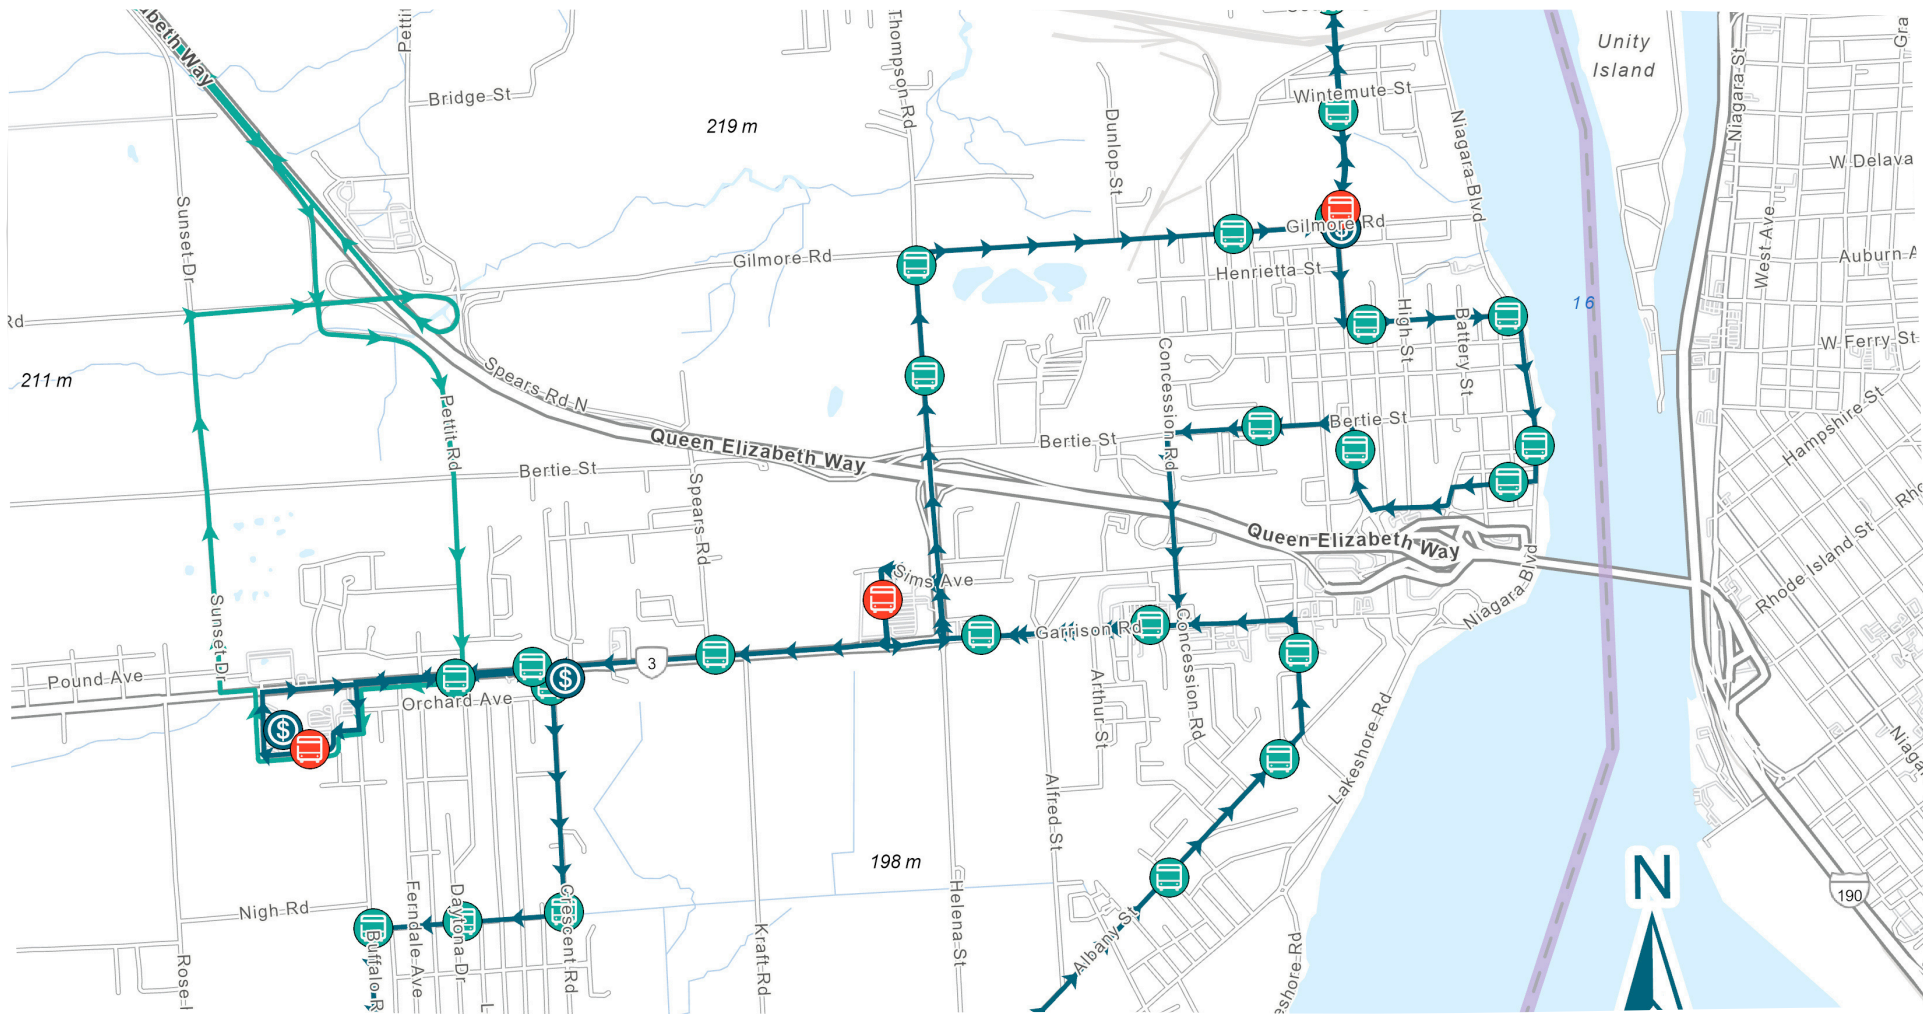

### Microtransit

Microtransit is a shared ride service that provides curb-to-curb trips within designated service zones and is designed to connect to our bus routes. Rides are booked on a first-come, first-served basis, with no application necessary.

Customers can transfer between Microtransit and Route 751 at the Fort Erie transfer hubs.

Fort Erie Microtransit Zone

# Fort Erie Route 751 Community Bus & Niagara Transit Plus

**Route 751 - to Bridgeburg (Monday to Saturday)**

	A.M.	P.M.
<b>DEPART FORT ERIE MUNICIPAL CENTRE</b>	7:00	8:00
<b>SMART CENTRE - FORT ERIE</b>	7:18	8:18
<b>ARRIVE ROBINSON ST &amp; PHIPPS ST</b>	7:25	8:25
	9:00	10:00
	10:18	11:18
	12:18	1:18
	2:18	3:18
	4:18	5:18
	6:18	7:18
	8:18	9:18
	10:18	11:18

**Route 751 - to Town Hall (Monday to Saturday)**

	A.M.	P.M.
<b>DEPART ROBINSON ST &amp; PHIPPS ST</b>	7:26	8:26
<b>SMART CENTRE - FORT ERIE</b>	7:40	8:40
<b>ARRIVE FORT ERIE MUNICIPAL CENTRE</b>	7:46	8:46
	9:26	10:26
	10:40	11:40
	12:40	1:40
	2:40	3:40
	4:40	5:40
	6:40	7:40
	8:40	9:40
	10:40	11:40